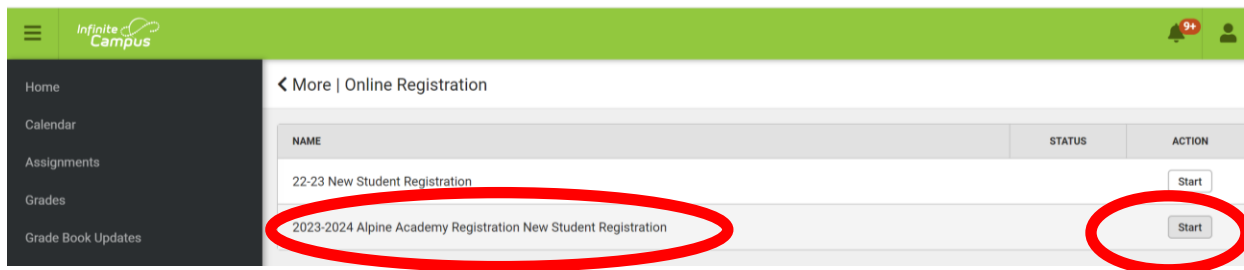

2023-2024 School Year Registration

Step 1: Log in to Infinite Campus Parent Portal

Step 2: Click “More”

Step 3: Select 2023-2024 Alpine Academy Registration Select START

If you need assistance with Infinite Campus log ins, please contact Mrs. Mollman hmollman@alpineacademy.net