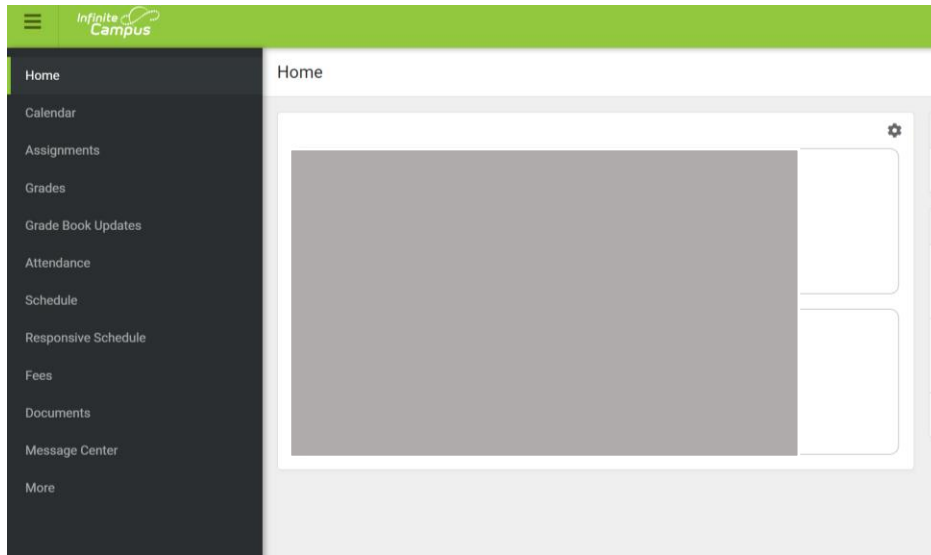

2023-2024 School Year Registration

Step 1: Log in to Infinite Campus Parent Portal

Step 2: Click “More”

Step 3: Select 2023-2024 Alpine Academy Registration Select START

If you need assistance with Infinite Campus log ins, please contact Mrs. Mollman hmollman@alpineacademy.net