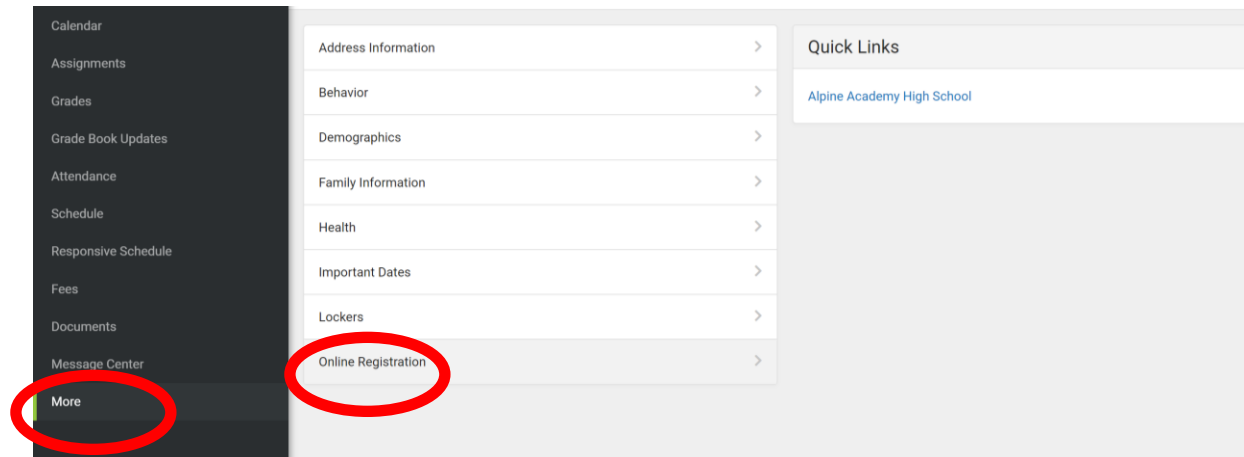

2023-2024 School Year Registration

Step 1: Log in to Infinite Campus Parent Portal

Step 2: Click “More”

Step 3: Select 2023-2024 Alpine Academy Registration Select START

If you need assistance with Infinite Campus log ins, please contact Mrs. Mollman hmollman@alpineacademy.net